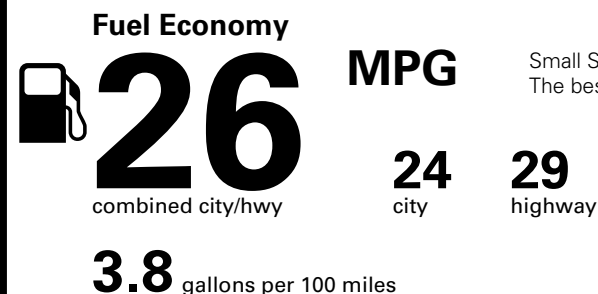

Fuel Economy and Environment

Gasoline Vehicle

Small SUVs range from 18 to 120 MPG. The best vehicle rates 136 MPGe.

You spend \$250
 more in fuel costs over 5 years compared to the average new vehicle.

Annual fuel COST
\$1,450